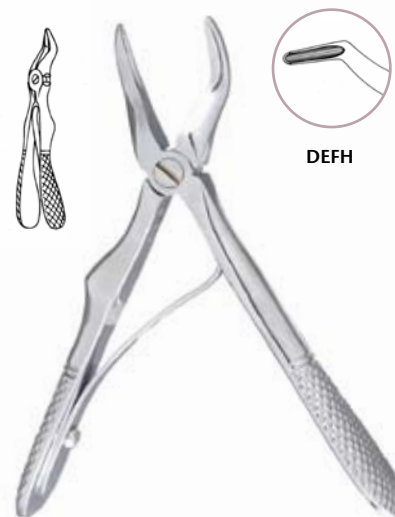

### FEATURES

- *Box Lock Construction*
- *English Pattern*
- *6.5 inch Length*

Miltex® pedodontic extraction forceps are manufactured from quality German stainless steel and are small enough to fit in the palm of your hand. Alleviate children's anxiety with "hide'em-in-the-hand" extracting forceps while maintaining more control and grip on the tooth during extraction. Various patterns are available from Miltex, including the polished English Pattern handles, brushed stainless steel, Xcision™ and tungsten carbide handle options.

REF	Description
DEF16S	Pedo Lower Molars, Cow Horn, curved handle
DEF17S	Pedo Lower Molars, Universal
DEF23S	Pedo Lower Molars, Universal, Cow Horn, straight handle
DEF150S	Pedo Upper Incisors, Bicuspid and Roots, Universal
DEF150STC	Pedo Upper Incisors, Bicuspid and Roots, Universal, Tungsten Carbide handle
DEF150S-SG	Pedo Upper Incisors, Bicuspid and Roots, Universal – serrated tip
DEF150XAS	Pedo Upper Anterior, Split Beaks, serrated
DEF150XAS-SG	Pedo Upper Anterior, Split Beaks, additional serrations
DEF150 1/2S	Pedo Upper Incisors, Bicuspid and Roots, Universal
DEF150 1/2S-SG	Pedo Upper Incisors, Bicuspid and Roots, Universal – serrated tip
DEF151S	Pedo Lower Incisors, Bicuspid and Roots, Universal
DEF151STC	Pedo Lower Incisors, Bicuspid and Roots, Universal, Tungsten Carbide handle
DEF151S-SG	Pedo Lower Incisors, Bicuspid and Roots, Universal – serrated tip
DEF151XAS	Pedo Lower Anterior, Split Beaks, serrated
DEF151 1/2S	Pedo Lower Incisors, Bicuspid and Roots; Universal
DEF151 1/2S-SG	Pedo Lower Incisors, Bicuspid and Roots; Universal – serrated tip

## STAINLESS STEEL FEATURES:

DEFB

- English Pattern
- Disc hinge
- 4.5 inch length

DEFH

REF	Description
DEFA	Pedo Upper Molars Universal Mini
DEFB	Pedo Lower Root Universal Mini
DEFC	Pedo Lower Molars Universal Mini
DEFE	Pedo Upper Front Mini
DEFF	Pedo Upper Root Universal Mini
DEFH	Pedo Upper and Lower Universal Mini