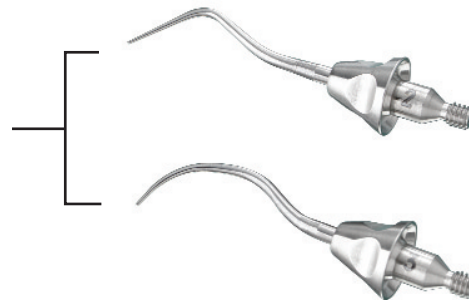

MILTEX HI-LIGHT

MX ESONIC

COMPLETE WITH THREE TIPS
UNIVERSAL, PERIODONTAL & VERSATIP™

Tips Deliver Water from Dental Lines to Scaling

Helps flush away debris and calculus from pocket.

Lightweight & Well Balanced

Helps reduce hand and wrist fatigue.

Quick Disconnect Swivel Coupler

Easy on/off connection helps reduce hand and wrist fatigue.

70-2000

Universal and Periodontal Tips

Allows thorough scaling for natural dentition.

VersaTip™

Allows for periodontal work to be completed around implants and composite restorations.

The Miltex® Mx Scaler is a unique lightweight air driven scaler, which can be used to scale calculus and debris on natural dentition, implants and composites. The Mx Scaler is well balanced and features a quick disconnect swivel coupler. It adapts to any standard 4-hole dental hose and is fully autoclavable.