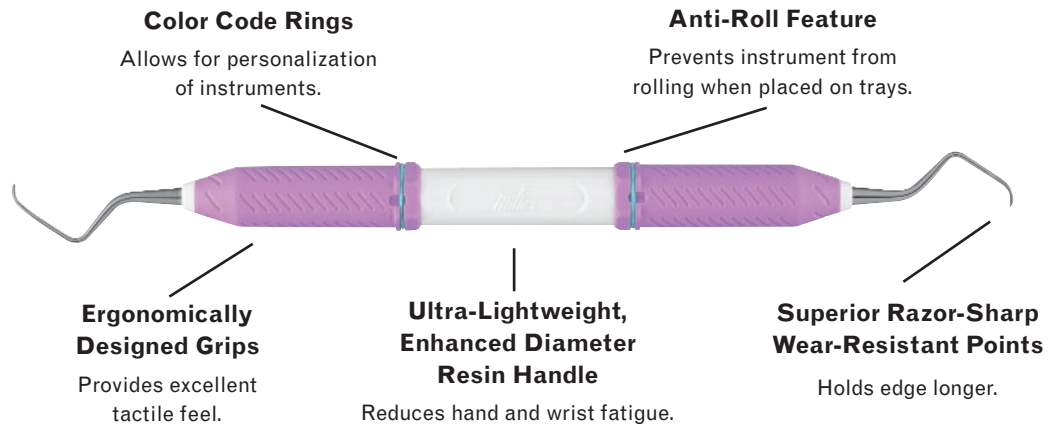

## ROOT PLANE PETITE CURETTES

The Miltex GripLite™ Root Plane Petite Curettes are area specific instruments designed after standard Gracey instruments. The terminal shank is 3mm longer which allows for access into deeper pockets and root surfaces. The blade is half the length of a standard Gracey instrument and root plane instruments, allowing for better scaling in narrow pockets and around tooth furcations.