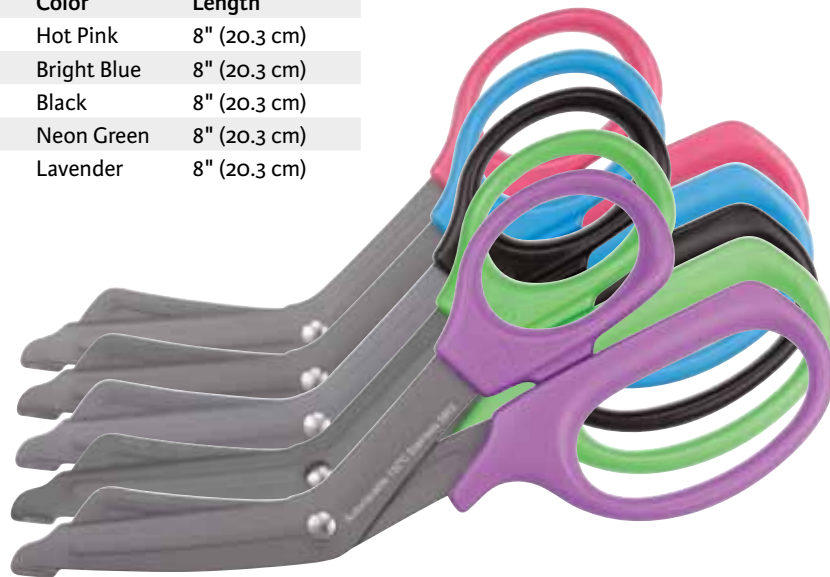

# Integra™ Miltex®

Fluoride Coated Nurse, Bandage and Utility Scissors

Because we are committed to limiting uncertainty, Integra™ Miltex® Nurse, Bandage and Utility Scissors feature unique fluoride coated blades with a non-stick surface. These scissors minimize bandage and casting residues adhering to the blade surface and, in turn, simplifies your cleaning process.

## Fluoride Coated Blades

- Aids in preventing bandage, fiberglass casting material and tape adhesive from sticking to blade surfaces.
- Fully autoclavable.
- Comfortable plastic finger rings available in new color options. See back for color and part number details.
- Matching safety guard on Nurse patterns.
- Available in 8" Bandage & Utility and 5-1/2" Nurse patterns.

Fluoride Coated Blades

Fully Autoclavable

New Color Options

Matching Safety Guard on Nurse Patterns

**Nurse Scissors**

Fluoride Coated with colored safety guard

REF	Description	Color	Length
5-700	NURSE Scissors	Pink	5-1/2" (14.0 cm)
5-702	NURSE Scissors	Blue	5-1/2" (14.0 cm)
5703	NURSE Scissors	Black	5-1/2" (14.0 cm)
5704	NURSE Scissors	Neon Green	5-1/2" (14.0 cm)
5705	NURSE Scissors	Lavender	5-1/2" (14.0 cm)

5-700  
5-702  
5703  
5704  
5705

**Bandage and Utility Scissors**

Fluoride Coated, with serrated lower blade

REF	Description	Color	Length
5803	BANDAGE & UTILITY Scissors	Hot Pink	8" (20.3 cm)
5804	BANDAGE & UTILITY Scissors	Bright Blue	8" (20.3 cm)
5801	BANDAGE & UTILITY Scissors	Black	8" (20.3 cm)
5-800	BANDAGE & UTILITY Scissors	Neon Green	8" (20.3 cm)
5802	BANDAGE & UTILITY Scissors	Lavender	8" (20.3 cm)