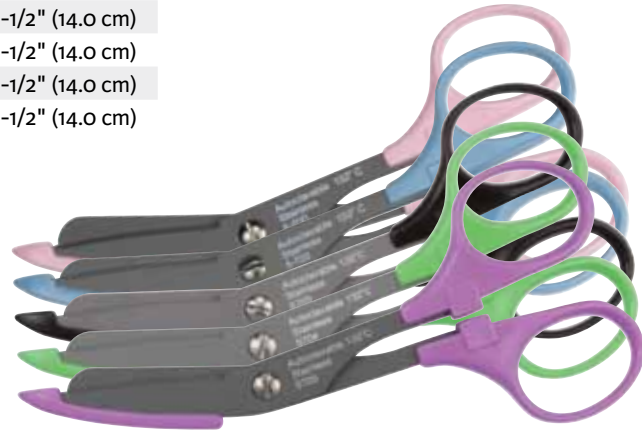

# Integra™ Miltex®

Fluoride Coated Nurse, Bandage and Utility Scissors

Because we are committed to limiting uncertainty, Integra™ Miltex® Nurse, Bandage and Utility Scissors feature unique fluoride coated blades with a non-stick surface. These scissors minimize bandage and casting residues adhering to the blade surface and, in turn, simplifies your cleaning process.

## Fluoride Coated Blades

- Aids in preventing bandage, fiberglass casting material and tape adhesive from sticking to blade surfaces.
- Fully autoclavable.
- Comfortable plastic finger rings available in new color options. See back for color and part number details.
- Matching safety guard on Nurse patterns.
- Available in 8" Bandage & Utility and 5-1/2" Nurse patterns.

Fluoride Coated Blades

Fully Autoclavable

New Color Options

Matching Safety Guard on Nurse Patterns

**Nurse Scissors**

Fluoride Coated with colored safety guard

REF	Description	Color	Length
5-700	NURSE Scissors	Pink	5-1/2" (14.0 cm)
5-702	NURSE Scissors	Blue	5-1/2" (14.0 cm)
5703	NURSE Scissors	Black	5-1/2" (14.0 cm)
5704	NURSE Scissors	Neon Green	5-1/2" (14.0 cm)
5705	NURSE Scissors	Lavender	5-1/2" (14.0 cm)

5-700  
5-702  
5703  
5704  
5705

**Bandage and Utility Scissors**

Fluoride Coated, with serrated lower blade

REF	Description	Color	Length
5803	BANDAGE & UTILITY Scissors	Hot Pink	8" (20.3 cm)
5804	BANDAGE & UTILITY Scissors	Bright Blue	8" (20.3 cm)
5801	BANDAGE & UTILITY Scissors	Black	8" (20.3 cm)
5-800	BANDAGE & UTILITY Scissors	Neon Green	8" (20.3 cm)
5802	BANDAGE & UTILITY Scissors	Lavender	8" (20.3 cm)